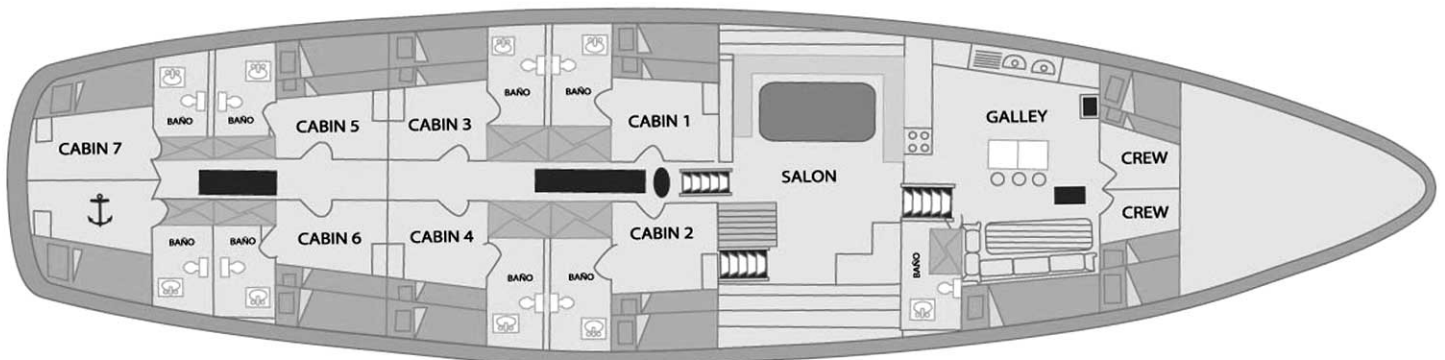

THE BEAGLE

Formerly the *Andando*
(Deluxe)

<i>Type</i>	Motor-sailor, air-conditioned
<i>Length</i>	105 feet
<i>Speed</i>	8 knots
<i>Crew</i>	5 + naturalist
<i>Passengers</i>	12
<i>Cabins</i>	lower double/upper single berths
<i>Toilets</i>	6 private
<i>Showers</i>	6 hot private

Main Deck Plan