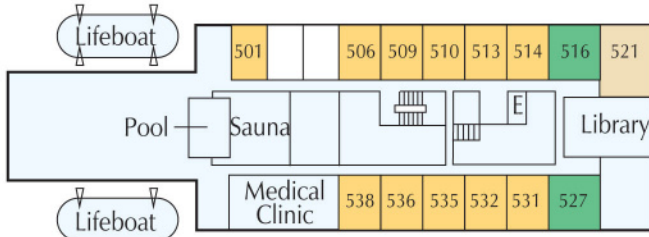

# AKADEMIK IOFFE

Deck 5

Deck 6

Deck 4

Deck 3

Note there is also a gym on the lower deck.

- **Main Deck Triple** - Bunk beds and a sofa bed. Facilities are shared and there is a washbasin in the cabin, writing desk, porthole.
- **Main Deck Twin** - Bunk beds and shared facilities, washbasin in cabin. Writing desk, porthole.
- **Upper Deck Twin** - 1 lower berth, 1 sofa bed and semi-private (one bathroom between two cabins) facilities. Writing desk, window.
- **Superior** - 1 sofa bed, 1 lower berth and private facilities. Writing desk, window.

- **Superior Plus** - 2 lower berths, sofa and private facilities. Writing desk, window.
- **Peregrine Suite** - 1 double berth, 1 sofa bed, separate sleeping quarters and private facilities, up-graded bedding. Fridge, TV, VCR, writing desk, windows.
- **Cook Suite** - Double berth, 1 sofa bed, separate sleeping quarters and private facilities, bathtub, up-graded bedding. Fridge, TV, VCR, writing desk, windows overlooking the bow.

**Ship Specifications:** Passengers: 110 Crew: 53 Registry: Russia Length: 386 ft (117m)  
 Breadth: 60 ft (18.3m) Tonnage: 6450 Draft: 20 ft (6.1m)  
 Ice Class: KM\*LI(1)A2 Canadian Type