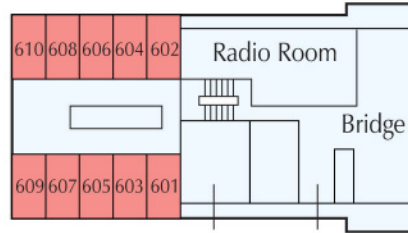

# AKADEMIK IOFFE

Deck 5

Deck 6

Deck 4

Deck 3

Note there is also a gym on the lower deck.

- **Main Deck Triple** - Bunk beds and a sofa bed. Facilities are shared and there is a washbasin in the cabin, writing desk, porthole.
- **Main Deck Twin** - Bunk beds and shared facilities, washbasin in cabin. Writing desk, porthole.
- **Upper Deck Twin** - 1 lower berth, 1 sofa bed and semi-private (one bathroom between two cabins) facilities. Writing desk, window.
- **Superior** - 1 sofa bed, 1 lower berth and private facilities. Writing desk, window.

- **Superior Plus** - 2 lower berths, sofa and private facilities. Writing desk, window.
- **Peregrine Suite** - 1 double berth, 1 sofa bed, separate sleeping quarters and private facilities, up-graded bedding. Fridge, TV, VCR, writing desk, windows.
- **Cook Suite** - Double berth, 1 sofa bed, separate sleeping quarters and private facilities, bathtub, up-graded bedding. Fridge, TV, VCR, writing desk, windows overlooking the bow.

**Ship Specifications:** Passengers: 110 Crew: 53 Registry: Russia Length: 386 ft (117m)  
 Breadth: 60 ft (18.3m) Tonnage: 6450 Draft: 20 ft (6.1m)  
 Ice Class: KM\*LI(1)A2 Canadian Type